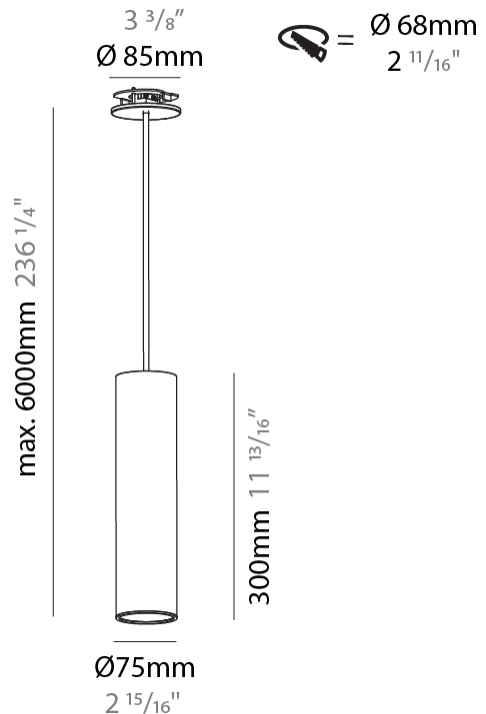

GENERAL

Series: Hangover
Subseries: Hangover Monopoint Recessed Canopy
Brand: Prolicht
Division: Architectural
Mounting Type: Suspension
Mounting Location: Ceiling
Subcategory: Pendant

PHYSICAL

Shape: Cylinder
Diameter (mm): 75
Diameter (in): 2 ¹⁵ / ₁₆
Height (mm): 300
Height (in): 11 ¹³ / ₁₆
Max. Overall Height (mm): 2300
Max. Overall Height (in): 90 ⁹ / ₁₆
Light Distribution: Downlight
Diffuser: Shine Ring 0-6
Fixture Finish: SSR / BKV / CWI / CRY / HAB / UFT / ITA / RUA / FTG / MYG / LOD / PUS / FRO / FUP / KIA / POP / BLS / SPG / MEY / GOH / GUM / CHC / COM / ABZ / JAG / OBR / MOS / ROR
Fixture Material: Aluminum
Cable Details: 2000mm / 6000mmm Cable in White / Black / Orange / Red
Cut-out Measurements: 68mm / 2 11/16"

OPTICAL

Reflector: 18 / 36 / 52

RATINGS AND CERTIFICATIONS

Certified By: Certified for North American Standards
IP rating: IP20

HANGOVER MONOPOINT RECESSED CANOPY SUSPENSION

A300158-

PROJECT
TYPE
SPECIFIER
QUANTITY
DATE

GENERAL

Series: Hangover
Subseries: Hangover Monopoint Recessed Canopy
Brand: Prolicht
Division: Architectural
Mounting Type: Suspension
Mounting Location: Ceiling
Subcategory: Pendant

PHYSICAL

Shape: Cylinder
Diameter (mm): 75
Diameter (in): 2 ¹⁵ / ₁₆
Height (mm): 300
Height (in): 11 ¹³ / ₁₆
Max. Overall Height (mm): 2300
Max. Overall Height (in): 90 ⁹ / ₁₆
Light Distribution: Direct / Indirect / Downlight
Diffuser: Shine Ring 0-6
Fixture Finish: SSR / BKV / CWI / CRY / HAB / UFT / ITA / RUA / FTG / MYG / LOD / PUS / FRO / FUP / KIA / POP / BLS / SPG / MEY / GOH / GUM / CHC / COM / ABZ / JAG / OBR / MOS / ROR
Fixture Material: Aluminum
Cable Details: 2000mm / 6000mm Cable in White / Black / Orange / Red
Cut-out Measurements: 68mm / 2 11/16"