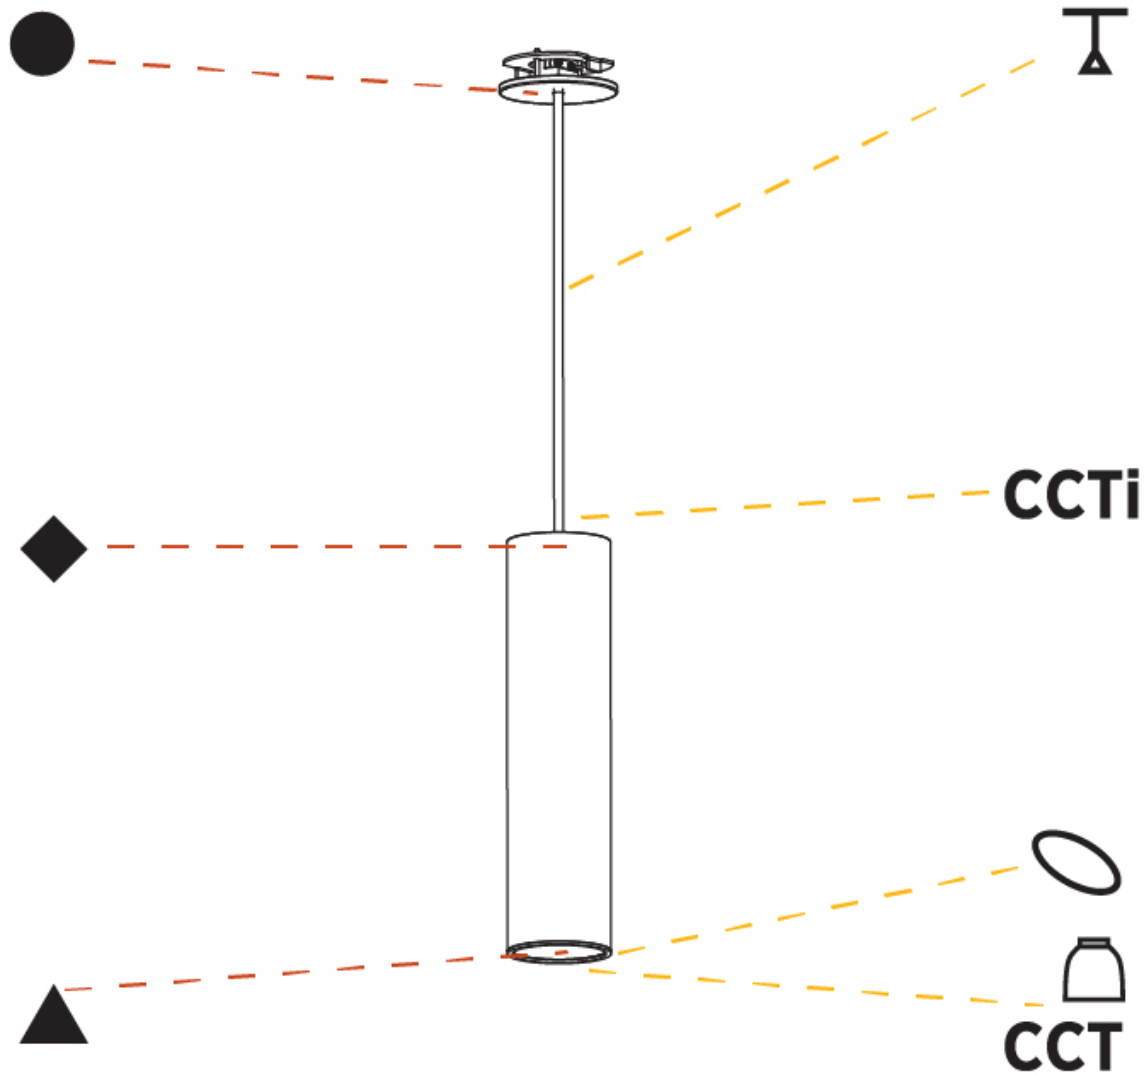

GENERAL

Series: Hangover
Subseries: Hangover Monopoint Recessed Canopy
Brand: Prolicht
Division: Architectural
Mounting Type: Suspension
Mounting Location: Ceiling
Subcategory: Pendant

PHYSICAL

Shape: Cylinder
Diameter (mm): 75
Diameter (in): 2 ¹⁵ / ₁₆
Height (mm): 300
Height (in): 11 ¹³ / ₁₆
Max. Overall Height (mm): 2300
Max. Overall Height (in): 90 ⁹ / ₁₆
Light Distribution: Downlight
Diffuser: Shine Ring 0-6
Fixture Finish: SSR / BKV / CWI / CRY / HAB / UFT / ITA / RUA / FTG / MYG / LOD / PUS / FRO / FUP / KIA / POP / BLS / SPG / MEY / GOH / GUM / CHC / COM / ABZ / JAG / OBR / MOS / ROR
Fixture Material: Aluminum
Cable Details: 2000mm / 6000mmm Cable in White / Black / Orange / Red
Cut-out Measurements: 68mm / 2 11/16"

OPTICAL

Reflector: 18 / 36 / 52

RATINGS AND CERTIFICATIONS

Certified By: Certified for North American Standards
IP rating: IP20

HANGOVER MONOPOINT RECESSED CANOPY SUSPENSION

A300158-

PROJECT
TYPE
SPECIFIER
QUANTITY
DATE

GENERAL

Series: Hangover
Subseries: Hangover Monopoint Recessed Canopy
Brand: Prolicht
Division: Architectural
Mounting Type: Suspension
Mounting Location: Ceiling
Subcategory: Pendant

PHYSICAL

Shape: Cylinder
Diameter (mm): 75
Diameter (in): 2 ¹⁵ / ₁₆
Height (mm): 300
Height (in): 11 ¹³ / ₁₆
Max. Overall Height (mm): 2300
Max. Overall Height (in): 90 ⁹ / ₁₆
Light Distribution: Direct / Indirect / Downlight
Diffuser: Shine Ring 0-6
Fixture Finish: SSR / BKV / CWI / CRY / HAB / UFT / ITA / RUA / FTG / MYG / LOD / PUS / FRO / FUP / KIA / POP / BLS / SPG / MEY / GOH / GUM / CHC / COM / ABZ / JAG / OBR / MOS / ROR
Fixture Material: Aluminum
Cable Details: 2000mm / 6000mm Cable in White / Black / Orange / Red
Cut-out Measurements: 68mm / 2 11/16"