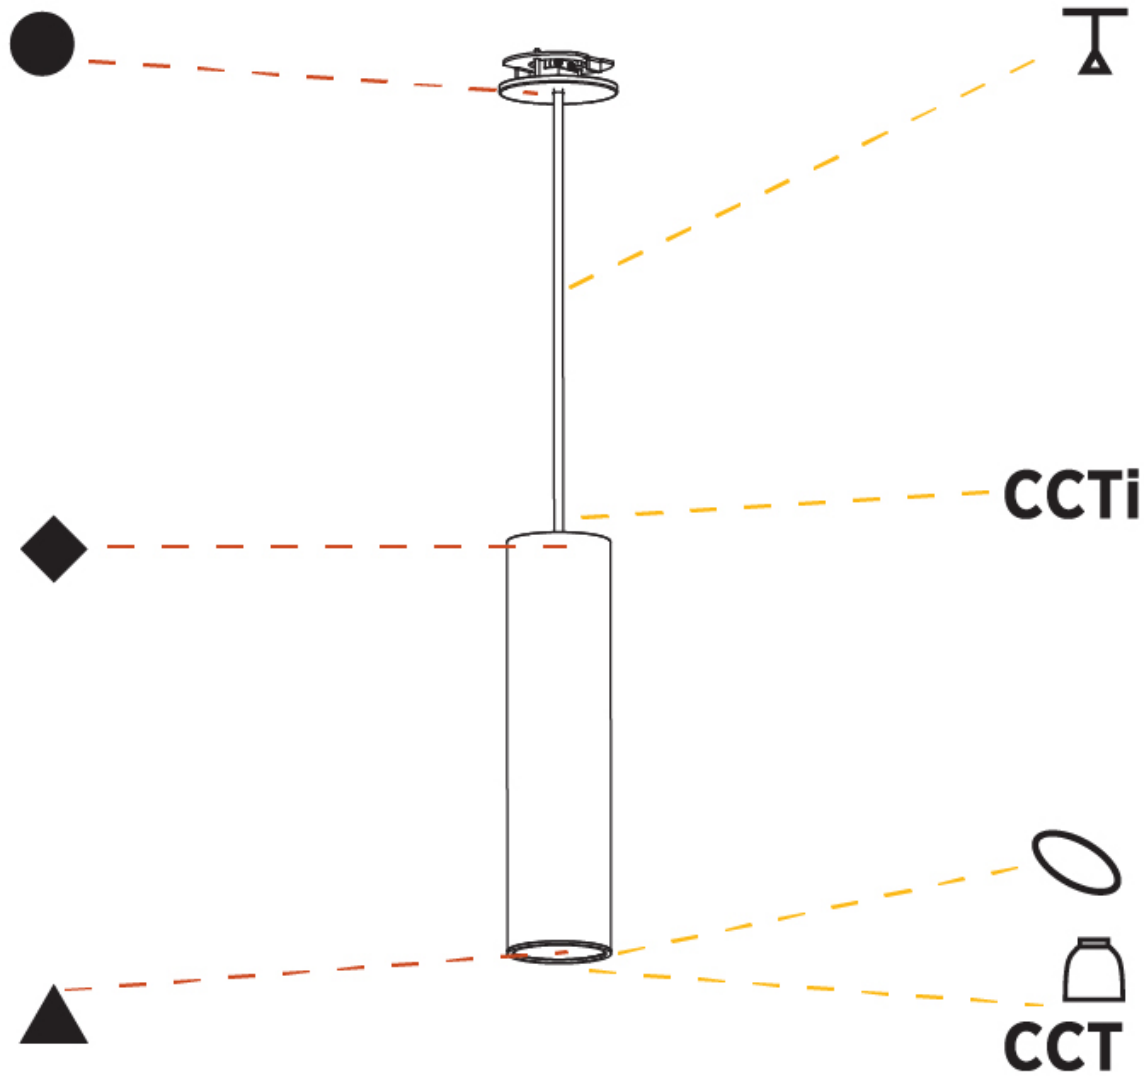

HANGOVER MONOPOINT RECESSED CANOPY SUSPENSION

A300159-

PROJECT	_____
TYPE	_____
SPECIFIER	_____
QUANTITY	_____
DATE	_____

A